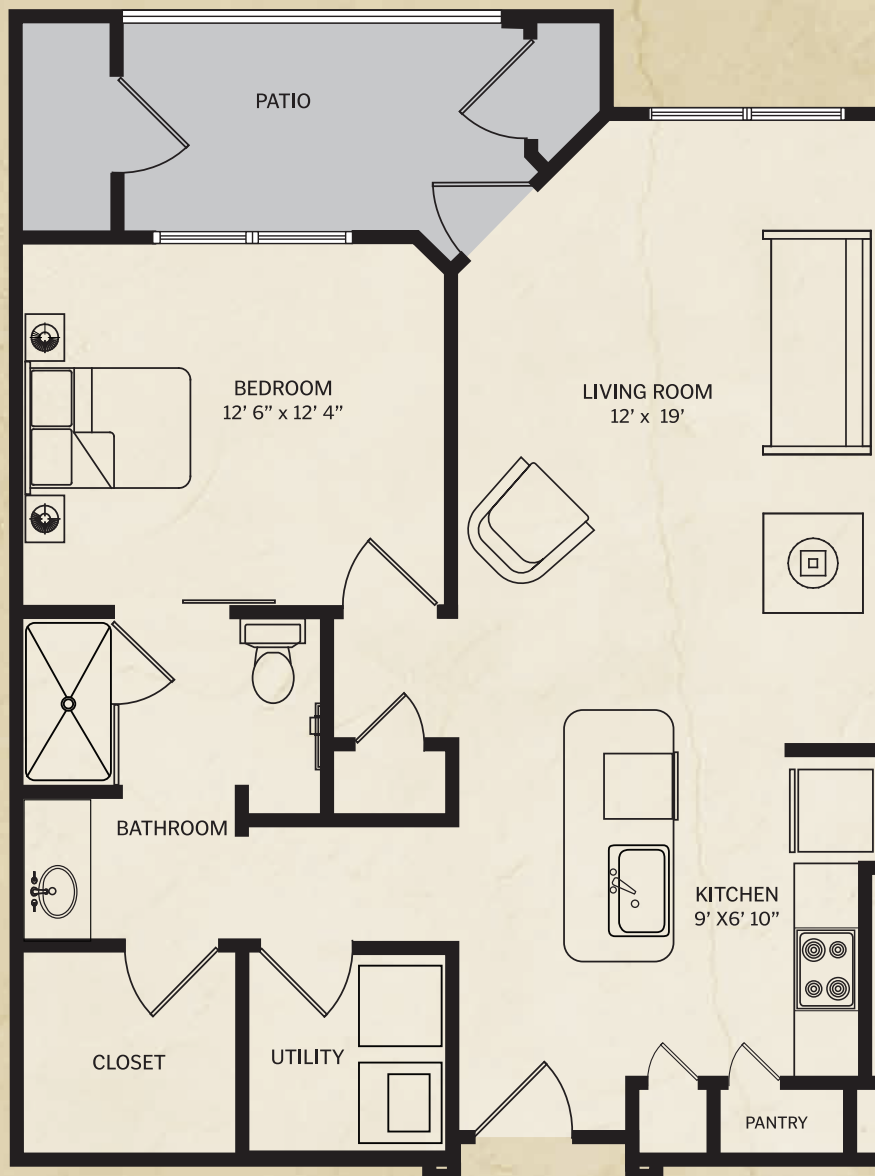

FRANKLIN
Park[®]
 TPC PARKWAY

THE BELLA VITA

1 Bedroom / 1 Bathroom
783 Sq. Ft.

- Spacious Living Room Area with Crown Molding
- Full-size Kitchen and Appliances
- Vinyl Floors in Kitchen
- Upper Cabinets for Storage

- Tile Bathroom and Showers
- Private Patio
- Full-size Utility Room
- Wired for Internet and Cable
- Washer and Dryer Connections