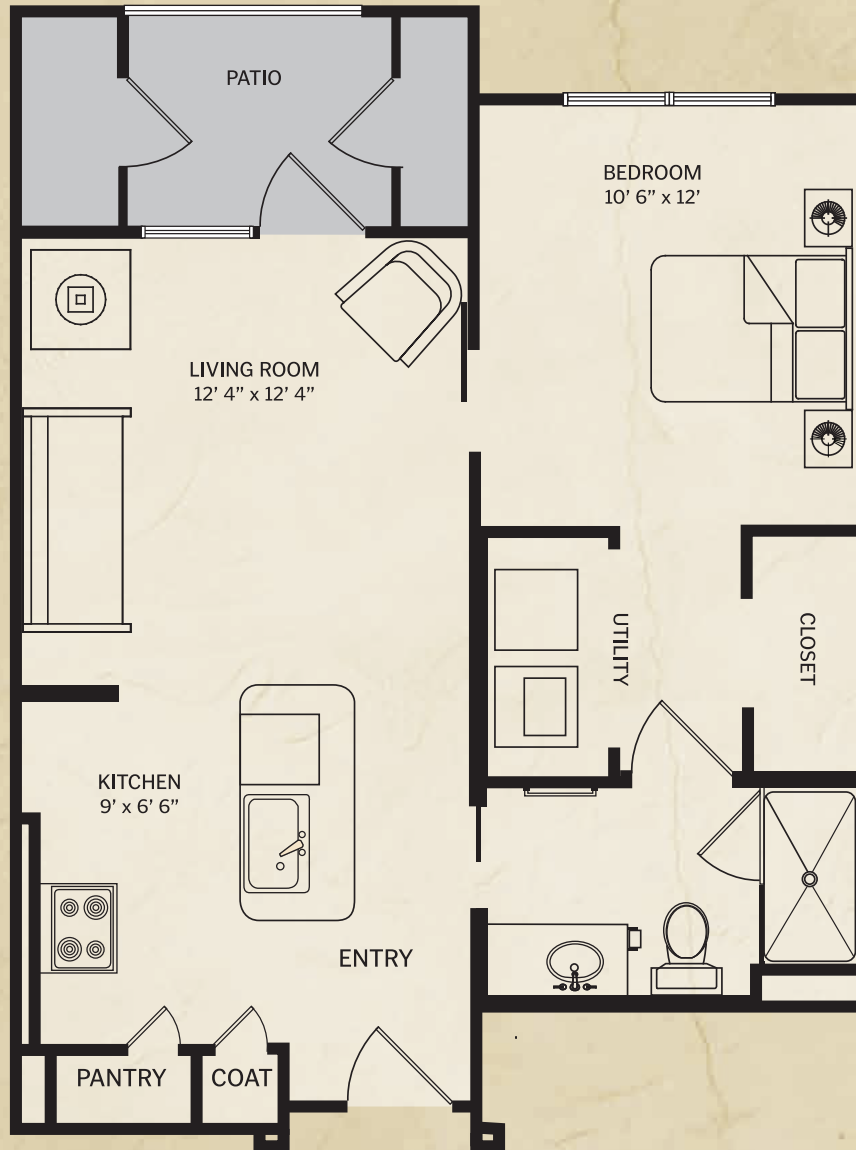

## THE NAPOLI

1 Bedroom / 1 Bath  
627 Sq. Ft.

- Spacious Living Room Area with Crown Molding
- Full-size Kitchen and Appliances
- Vinyl Floors in Kitchen
- Upper Cabinets for Storage
- Carpet in Bedrooms

- Tile Bathroom and Showers
- Private Patio
- Full-size Utility Room
- Wired for Internet and Cable
- Washer and Dryer Connections